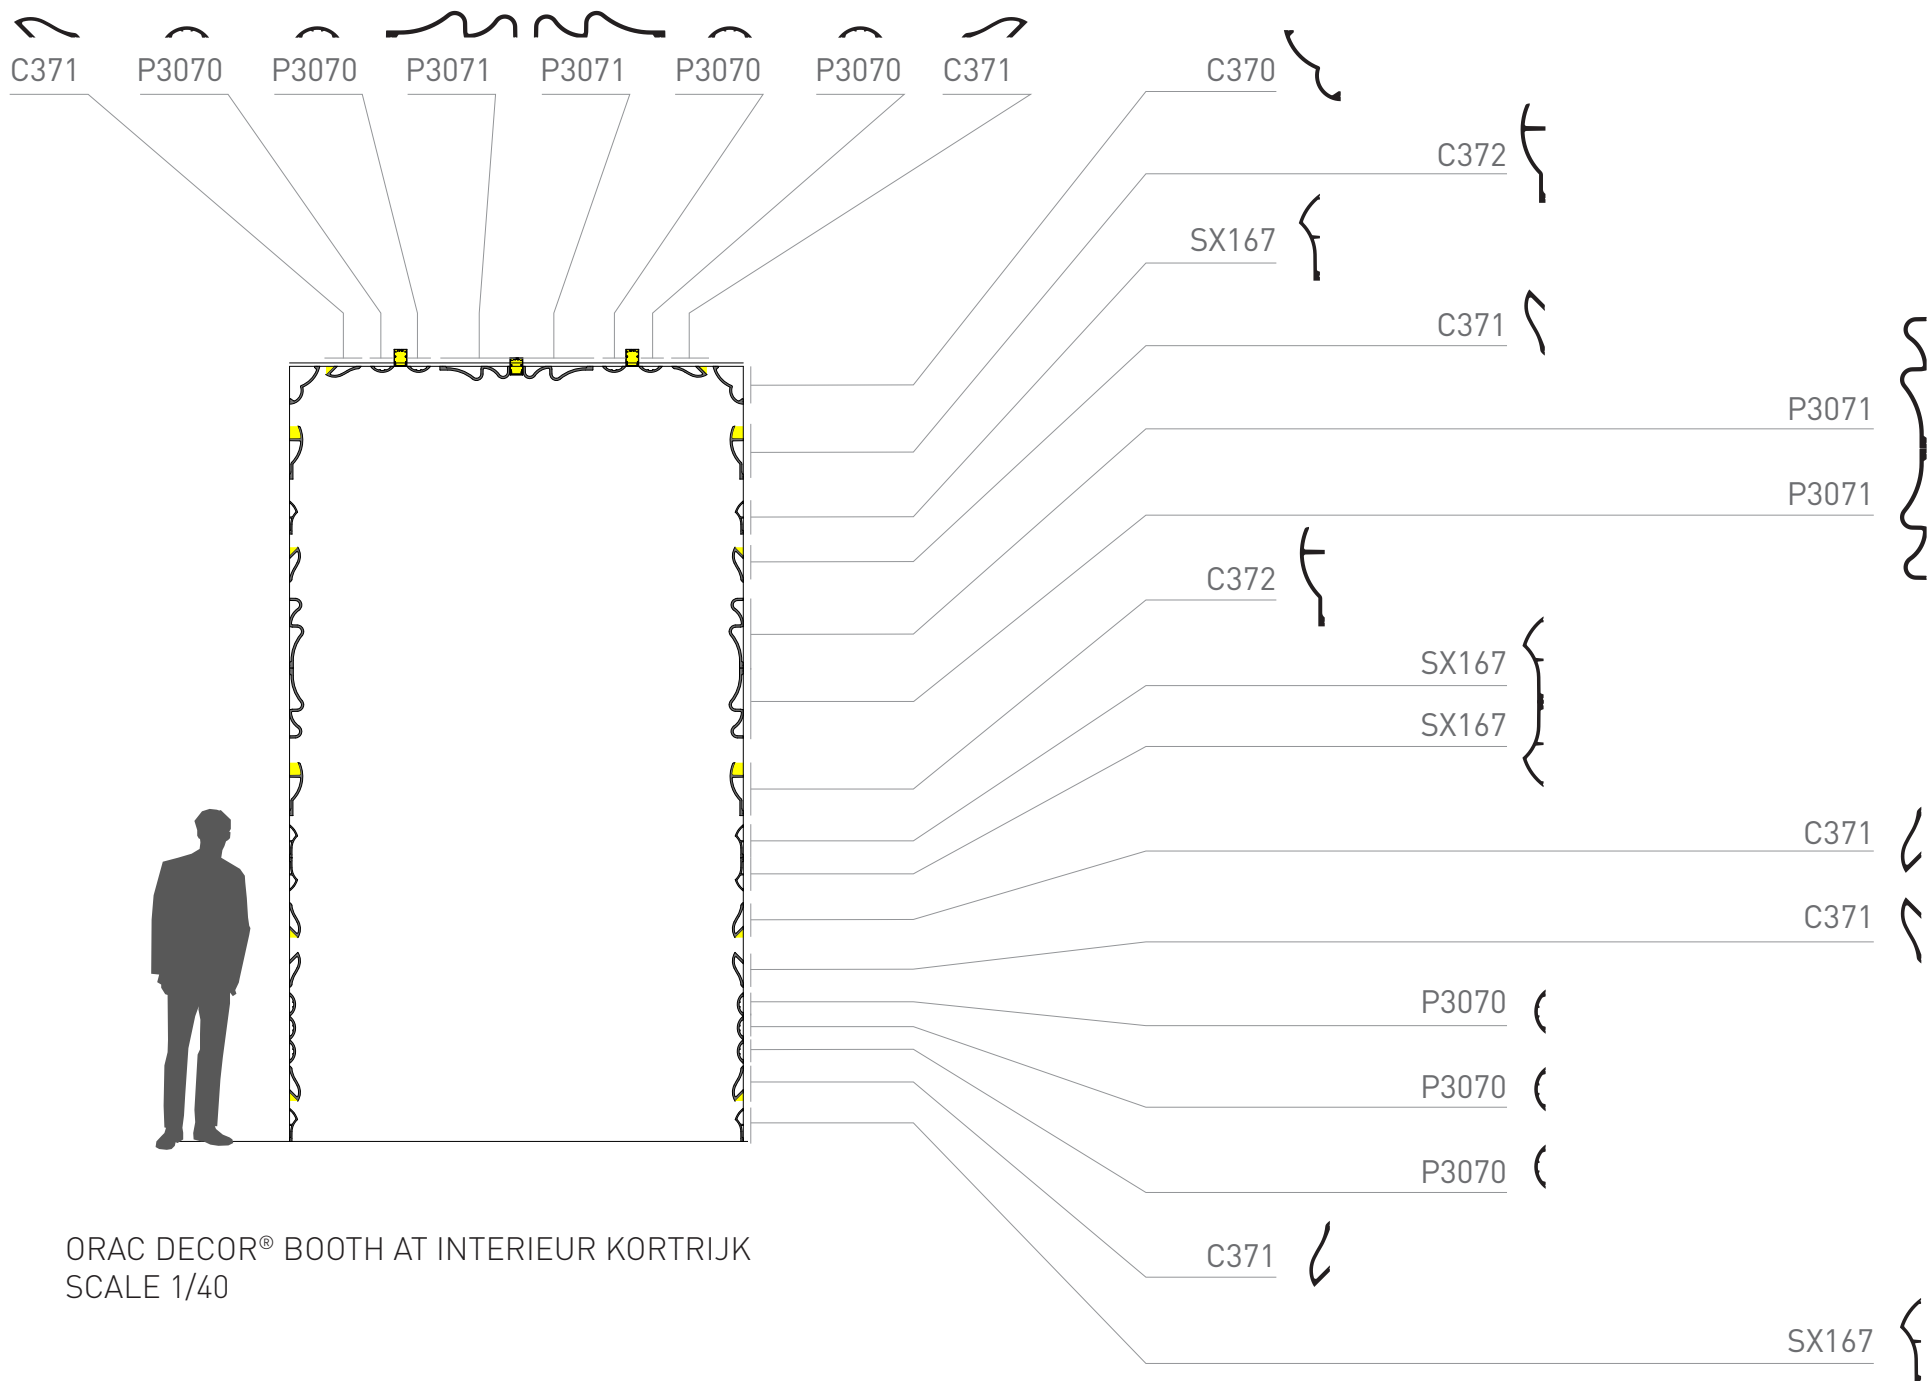

INTERIEUR CONCEPT

DESIGNED BY U

DARING DIMENSIONS
DESIGNED BY U

ULF MORITZ
FOR
ORAC[®]
DECOR

DISCOVER THE ULF MORITZ COLLECTION AT WWW.ORACDECOR.COM

ORAC DECOR® BOOTH AT INTERIEUR KORTRIJK
SCALE 1/40

CLOUD C370
PUROTOUCH®
200 x 20 x 16 cm

FLUXUS C372
PUROTOUCH®
200 x 28 x 7 cm

SHADE C371
PUROTOUCH®
200 x 18,5 x 6 cm

GOLF P3071
PUROTOUCH®
200 x 37 x 7,5 cm

RADIUS P3070
PUROTOUCH®
200 x 12,5 x 3 cm

DUNE SX167
DUROPOLYMER®
200 x 17,5 x 4,5 cm