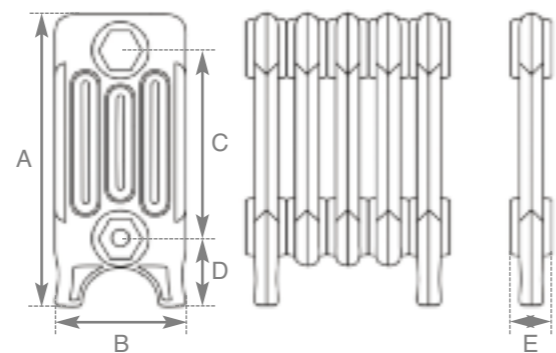

The Ribbon 4 Column

Antiqued
(Hammered
Gold)
Height
810mm

Above Hand Burnished Code	No. of Columns	Section Height (A)	Section Width (B)	Section Height (C)	Section Height (D)	Section Width (E)	Section Depth (F)	Delta 50		Delta 60		Weight (Kg)		Wall Stays (Suitable Fitting)				Wall Mount Bracket HEF035
								BTU's Watts	BTU's Watts	Empty	Filled	LD055	LD056	LD103	LD104			
JJC064/065	4	810mm	265mm	630mm	112mm	290mm	71mm	543	159	689	202	19.2	22	✓	✓	✓	✓	x

Primer
Height 330mm

Hammered Gold
Height 330mm

Antiqued
(French Grey)
Height 330mm

The Duchess 4 Column

Vellum
Height
330mm

Code	No. of Columns	Section Height (A)	Section Width (B)	Section Height (C)	Section Height (D)	Section Width (E)	Delta 50		Delta 60		Weight (Kg)		Wall Stays (Suitable Fitting)				Wall Mount Bracket
							BTU's	Watts	BTU's	Watts	Empty	Filled	LD055	LD056	LD103	LD104	HEF035
JJC055/056	4	330mm	310mm	205mm	70mm	75mm	227	67	282	83	8.3	10.1	N/A	N/A	N/A	N/A	x

Left
Parchment White

Hand Burnished
Height 740mm

Hand Burnished
Height 365mm

The Victorian

A traditional Victorian radiator which was first produced in America in the 1880s.

When heating large spaces, the 6 Column Victorian's remarkable heat output makes it the obvious choice. Yet its clean and simple design gives a contemporary feel especially when hand burnished.

Satin Black
Height 740mm
6 Column

Hammered Gold
Height 365mm
6 Column

Vellum
Height 325mm
4 Column

The Victorian

4 Column 325mm

6 Column 365mm

6 Column 740mm

Parchment White
Height 325mm