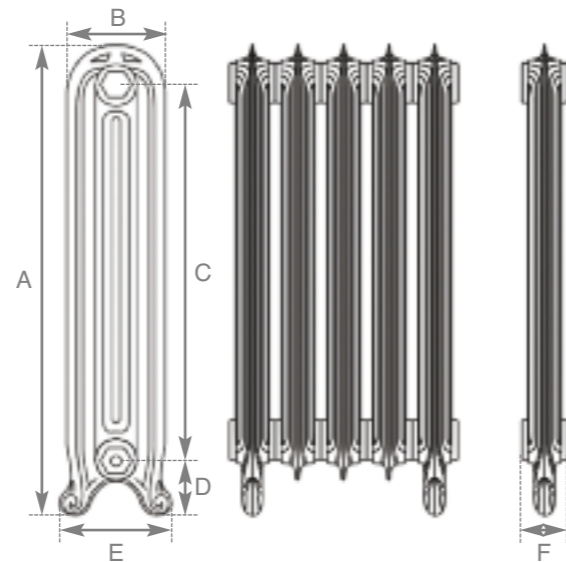

Buttermilk
Height 785mm

Foundry Grey
Height 785mm

French Grey
Height 785mm

Highlight Polish
Height 785mm

The Thistle

Hand
Burnished
Height
785mm

Above Hand Burnished Code	No. of Columns	Section Height (A)	Section Width (B)	Section Height (C)	Section Height (D)	Section Width (E)	Section Depth (F)	Delta 50		Delta 60		Weight (Kg)		Wall Stays (Suitable Fitting)				Wall Mount Bracket HEF035
								BTU's Watts	BTU's Watts	Empty	Filled	LD055	LD056	LD103	LD104			
JJC066/067	3	785mm	225mm	625mm	105mm	220mm	75mm	467	137	592	174	16.3	19.5	✓	✓	✓	✓	✓

The Ribbon 4 Column

Antiqued
(Hammered
Gold)
Height
810mm

Above Hand Burnished Code	No. of Columns	Section Height (A)	Section Width (B)	Section Height (C)	Section Height (D)	Section Width (E)	Section Depth (F)	Delta 50		Delta 60		Weight (Kg)		Wall Stays (Suitable Fitting)				Wall Mount Bracket HEF035
								BTU's Watts	BTU's Watts	Empty	Filled	LD055	LD056	LD103	LD104			
JJC064/065	4	810mm	265mm	630mm	112mm	290mm	71mm	543	159	689	202	19.2	22	✓	✓	✓	✓	x

Left
Hand Burnished

Buttermilk
Height 765mm

The Tuscany

Featuring a rounded top and unique concave section, this design offers classic style. The clean shape and subtle sunburst pattern of flowing lines bring a contemporary feel that will complement any decor.

Primer
Height 765mm

Hammered Gold
Height 765mm

Highlight Polish
Height 765mm

Antiqued
(French Grey)
Height 765mm

The Tuscany

Hand
Burnished
Height
765mm

Code	No. of Columns	Section Height (A)	Section Width (B)	Section Height (C)	Section Height (D)	Section Width (E)	Section Depth (F)	Delta 50		Delta 60		Weight (Kg) Empty Filled	Wall Stays (Suitable Fitting)				Wall Mount Bracket HEF035	
								BTU's/Watts	BTU's/Watts	LD055	LD056		LD103	LD104				
TBK040/041	2	765mm	160mm	600mm	100mm	180mm	77mm	344	101	434	127	8.6	10.4	✓	✓	✓	✓	✓