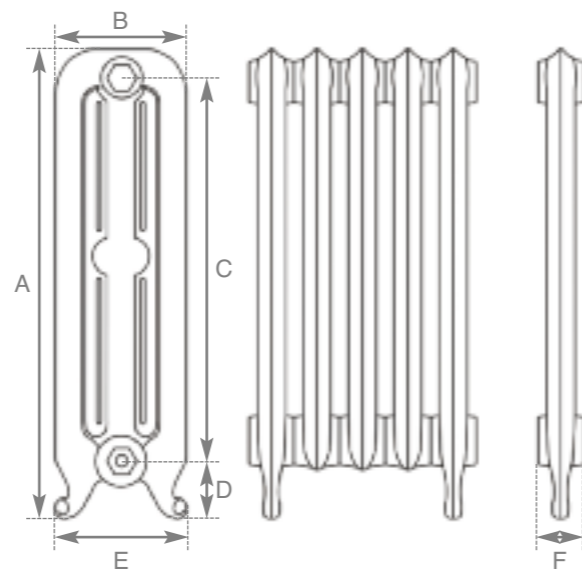

For your nearest stockist: Freephone 0808 1292224 or visit www.carron.uk.net

STYLISH NEW ADDITIONS
TO THE CARRON RANGE

Left
Hand Burnished

Willow Green
Height 785mm

The Thistle

Delicate lines entwine around stylised Thistle motifs, giving a distinct Celtic feel to this design. This attractive radiator has detail right down to the scroll feet, and will bring style and sophistication to any room.

Buttermilk
Height 785mm

Foundry Grey
Height 785mm

French Grey
Height 785mm

Highlight Polish
Height 785mm

The Thistle

Hand
Burnished
Height
785mm

Above Hand Burnished Code	No. of Columns	Section Height (A)	Section Width (B)	Section Height (C)	Section Height (D)	Section Width (E)	Section Depth (F)	Delta 50		Delta 60		Weight (Kg)		Wall Stays (Suitable Fitting)				Wall Mount Bracket HEF035
								BTU's Watts	BTU's Watts	Empty	Filled	LD055	LD056	LD103	LD104			
JJC066/067	3	785mm	225mm	625mm	105mm	220mm	75mm	467	137	592	174	16.3	19.5	✓	✓	✓	✓	✓

The Ribbon 4 Column

Antiqued
(Hammered
Gold)
Height
810mm

Above Hand Burnished Code	No. of Columns	Section Height (A)	Section Width (B)	Section Height (C)	Section Height (D)	Section Width (E)	Section Depth (F)	Delta 50		Delta 60		Weight (Kg)		Wall Stays (Suitable Fitting)				Wall Mount Bracket HEF035
								BTU's Watts	BTU's Watts	Empty	Filled	LD055	LD056	LD103	LD104			
JJC064/065	4	810mm	265mm	630mm	112mm	290mm	71mm	543	159	689	202	19.2	22	✓	✓	✓	✓	x

Primer
Height 765mm

Hammered Gold
Height 765mm

Highlight Polish
Height 765mm

Antiqued
(French Grey)
Height 765mm

The Tuscany

Hand
Burnished
Height
765mm

Code	No. of Columns	Section Height (A)	Section Width (B)	Section Height (C)	Section Height (D)	Section Width (E)	Section Depth (F)	Delta 50		Delta 60		Weight (Kg) Empty Filled	Wall Stays (Suitable Fitting)				Wall Mount Bracket HEF035	
								BTU's/Watts	BTU's/Watts	LD055	LD056		LD103	LD104				
TBK040/041	2	765mm	160mm	600mm	100mm	180mm	77mm	344	101	434	127	8.6	10.4	✓	✓	✓	✓	✓