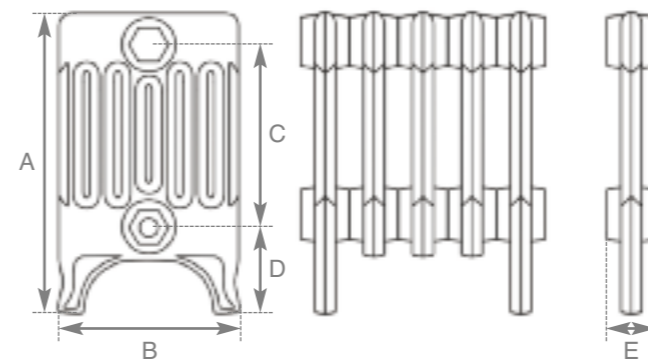

The Ribbon 4 Column

Antiqued
(Hammered
Gold)
Height
810mm

Above Hand Burnished Code	No. of Columns	Section Height (A)	Section Width (B)	Section Height (C)	Section Height (D)	Section Width (E)	Section Depth (F)	Delta 50		Delta 60		Weight (Kg)		Wall Stays (Suitable Fitting)				Wall Mount Bracket HEF035
								BTU's Watts	BTU's Watts	Empty	Filled	LD055	LD056	LD103	LD104			
JJC064/065	4	810mm	265mm	630mm	112mm	290mm	71mm	543	159	689	202	19.2	22	✓	✓	✓	✓	x

Primer
Height 330mm

Hammered Gold
Height 330mm

Antiqued
(French Grey)
Height 330mm

The Duchess 4 Column

Vellum
Height
330mm

Code	No. of Columns	Section Height (A)	Section Width (B)	Section Height (C)	Section Height (D)	Section Width (E)	Delta 50		Delta 60		Weight (Kg)		Wall Stays (Suitable Fitting)				Wall Mount Bracket
							BTU's	Watts	BTU's	Watts	Empty	Filled	LD055	LD056	LD103	LD104	HEF035
JJC055/056	4	330mm	310mm	205mm	70mm	75mm	227	67	282	83	8.3	10.1	N/A	N/A	N/A	N/A	x

Satin Black
Height 740mm
6 Column

Hammered Gold
Height 365mm
6 Column

Vellum
Height 325mm
4 Column

The Victorian

4 Column 325mm

6 Column 365mm

6 Column 740mm

Parchment White
Height 325mm

Above Hand Burnished	Code	No. of Columns	Section Height (A)	Section Width (B)	Section Height (C)	Section Height (D)	Section Width (E)	Delta 50		Delta 60		Weight (Kg)		Wall Stays (Suitable Fitting)				Wall Mount Bracket
								BTU's/Watts	BTU's/Watts	Empty	Filled	LD055	LD056	LD103	LD104	HEF035		
JJC057/058		4	325mm	145mm	205mm	80mm	50mm	154	45	193	57	3.2	3.7	✓	✓	✓	✓	✓