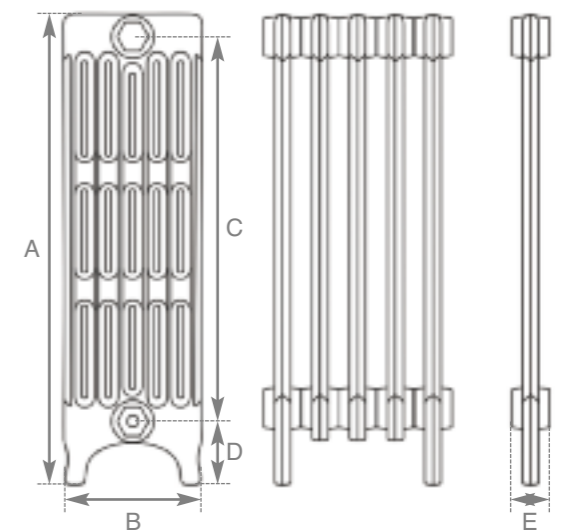

The Ribbon 4 Column

Antiqued
(Hammered
Gold)
Height
810mm

Above Hand Burnished Code	No. of Columns	Section Height (A)	Section Width (B)	Section Height (C)	Section Height (D)	Section Width (E)	Section Depth (F)	Delta 50		Delta 60		Weight (Kg)		Wall Stays (Suitable Fitting)				Wall Mount Bracket HEF035
								BTU's Watts	BTU's Watts	Empty	Filled	LD055	LD056	LD103	LD104			
JJC064/065	4	810mm	265mm	630mm	112mm	290mm	71mm	543	159	689	202	19.2	22	✓	✓	✓	✓	x

Primer
Height 330mm

Hammered Gold
Height 330mm

Antiqued
(French Grey)
Height 330mm

The Duchess 4 Column

Vellum
Height
330mm

Code	No. of Columns	Section Height (A)	Section Width (B)	Section Height (C)	Section Height (D)	Section Width (E)	Delta 50		Delta 60		Weight (Kg)		Wall Stays (Suitable Fitting)				Wall Mount Bracket
							BTU's	Watts	BTU's	Watts	Empty	Filled	LD055	LD056	LD103	LD104	HEF035
JJC055/056	4	330mm	310mm	205mm	70mm	75mm	227	67	282	83	8.3	10.1	N/A	N/A	N/A	N/A	x

Satin Black
Height 740mm
6 Column

Hammered Gold
Height 365mm
6 Column

Vellum
Height 325mm
4 Column

The Victorian

4 Column 325mm

6 Column 365mm

6 Column 740mm

Parchment White
Height 325mm

Above Hand Burnished	Code	No. of Columns	Section Height (A)	Section Width (B)	Section Height (C)	Section Height (D)	Section Width (E)	Delta 50		Delta 60		Weight (Kg)		Wall Stays (Suitable Fitting)				Wall Mount Bracket
								BTU's/Watts	BTU's/Watts	Empty	Filled	LD055	LD056	LD103	LD104	HEF035		
JJC057/058		4	325mm	145mm	205mm	80mm	50mm	154	45	193	57	3.2	3.7	✓	✓	✓	✓	✓