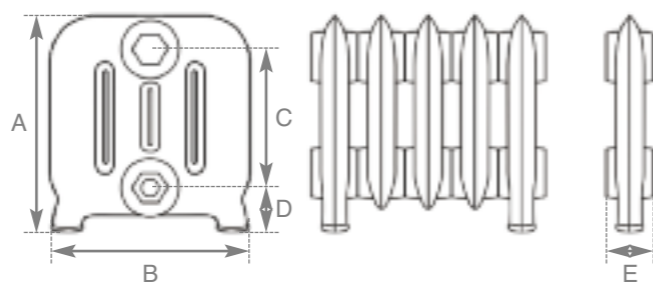

The Ribbon 4 Column

Antiqued
(Hammered
Gold)
Height
810mm

Above Hand Burnished Code	No. of Columns	Section Height (A)	Section Width (B)	Section Height (C)	Section Height (D)	Section Width (E)	Section Depth (F)	Delta 50		Delta 60		Weight (Kg)		Wall Stays (Suitable Fitting)				Wall Mount Bracket HEF035
								BTU's Watts	BTU's Watts	Empty	Filled	LD055	LD056	LD103	LD104			
JJC064/065	4	810mm	265mm	630mm	112mm	290mm	71mm	543	159	689	202	19.2	22	✓	✓	✓	✓	x

The Narrow Eton

Buttermilk
Height
765mm

Left
Hand Burnished

Hand Burnished
Height 330mm

The Duchess 4 Column

This American radiator has a simple, fresh appearance with a slow curving top and rounded columns. A real modern classic that will make a feature in any home. A four column variation on our popular Duchess design with height 330mm.

Primer
Height 330mm

Hammered Gold
Height 330mm

Antiqued
(French Grey)
Height 330mm

The Duchess 4 Column

Vellum
Height
330mm

Code	No. of Columns	Section Height (A)	Section Width (B)	Section Height (C)	Section Height (D)	Section Width (E)	Delta 50		Delta 60		Weight (Kg)		Wall Stays (Suitable Fitting)				Wall Mount Bracket
							BTU's	Watts	BTU's	Watts	Empty	Filled	LD055	LD056	LD103	LD104	HEF035
JJC055/056	4	330mm	310mm	205mm	70mm	75mm	227	67	282	83	8.3	10.1	N/A	N/A	N/A	N/A	x