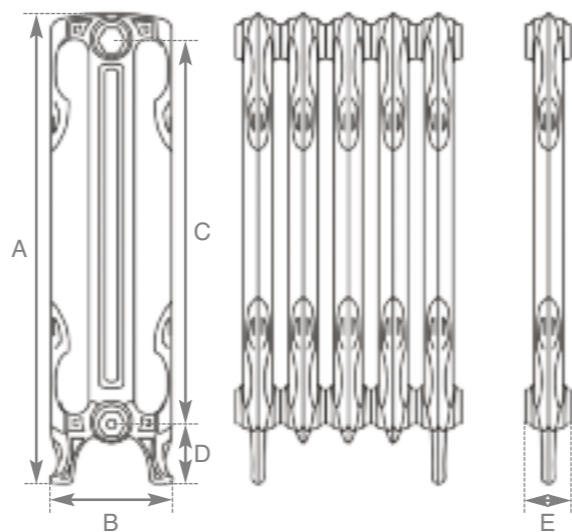

The Ribbon 4 Column

Antiqued
(Hammered
Gold)
Height
810mm

Above Hand Burnished Code	No. of Columns	Section Height (A)	Section Width (B)	Section Height (C)	Section Height (D)	Section Width (E)	Section Depth (F)	Delta 50		Delta 60		Weight (Kg)		Wall Stays (Suitable Fitting)				Wall Mount Bracket HEF035
								BTU's Watts	BTU's Watts	Empty	Filled	LD055	LD056	LD103	LD104			
JJC064/065	4	810mm	265mm	630mm	112mm	290mm	71mm	543	159	689	202	19.2	22	✓	✓	✓	✓	x

Left
Hand Burnished

Foundry Grey
Height 865mm

The Liberty 2 Column

Stylised organic motifs, inspired by the Art Nouveau movement, bring a timeless quality to this design.

With a strong architectural feel and detail right down to the foot, this radiator will make a striking addition to any room.

Highlight Polish
Height 865mm

Parchment White
Height 865mm

Ancient Breeze
Height 865mm

Foundry Grey
Height 865mm

Above
Hand Burnished

Code	No. of Columns	Section Height (A)	Section Width (B)	Section Height (C)	Section Height (D)	Section Width (E)	Delta 50		Delta 60		Weight (Kg) Empty Filled	Wall Stays (Suitable Fitting)				Wall Mount Bracket HEF035	
							BTU's	Watts	BTU's	Watts		LD055	LD056	LD103	LD104		
TBK042/043	2	865mm	220mm	700mm	120mm	81mm	596	175	758	222	14.3	18	✓	✓	✓	✓	✓

The Liberty 2 Column

Hand Burnished
Height 865mm

Left
Hand Burnished

Highlight Polish
Height 645mm

The Liberty 1 Column

Stylised organic motifs, inspired by the Art Nouveau movement, bring a timeless quality to this design.