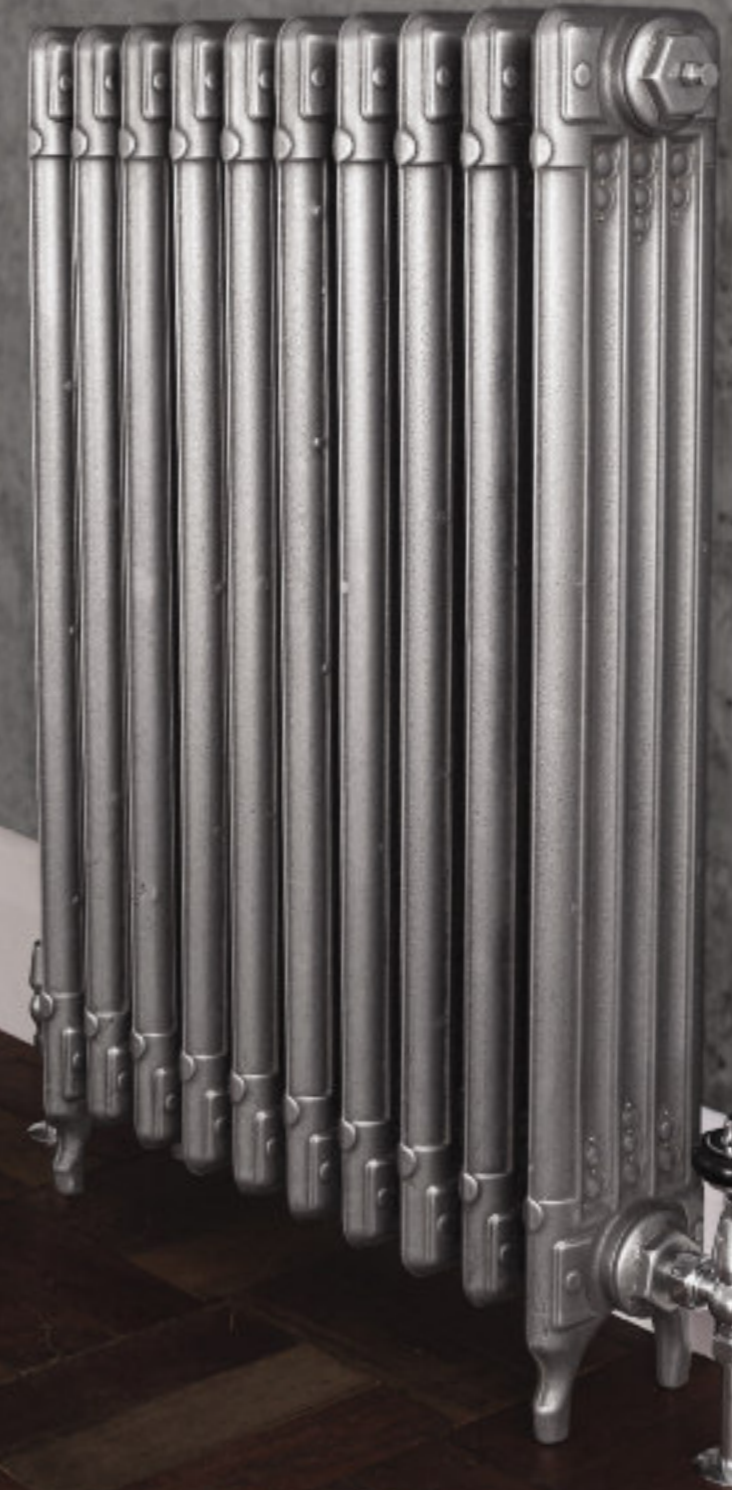

The Deco

This statuesque design combines strong geometric forms with delicate detailing, giving a strong Art Deco look.

Sleek and symmetrical, this radiator will bring a touch of 1930s glamour to any home.