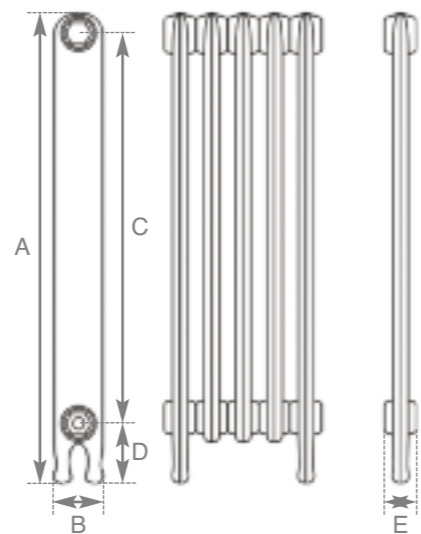

Above
Buttermilk