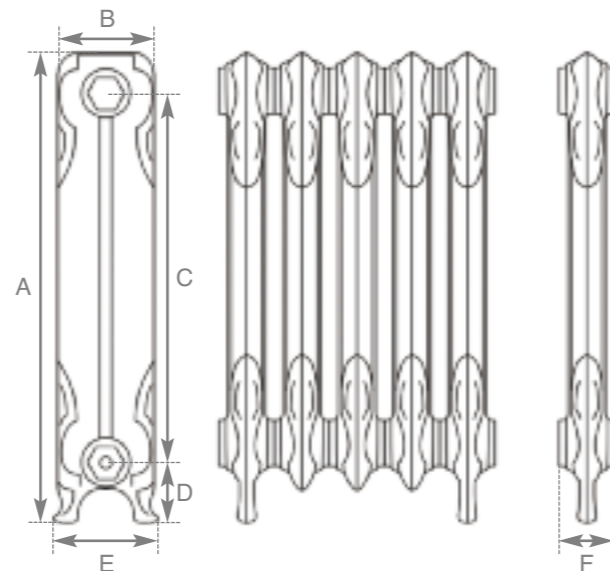

The Ribbon 4 Column

Antiqued
(Hammered
Gold)
Height
810mm

Above Hand Burnished Code	No. of Columns	Section Height (A)	Section Width (B)	Section Height (C)	Section Height (D)	Section Width (E)	Section Depth (F)	Delta 50		Delta 60		Weight (Kg)		Wall Stays (Suitable Fitting)				Wall Mount Bracket HEF035
								BTU's Watts	BTU's Watts	Empty	Filled	LD055	LD056	LD103	LD104			
JJC064/065	4	810mm	265mm	630mm	112mm	290mm	71mm	543	159	689	202	19.2	22	✓	✓	✓	✓	x

The Liberty 2 Column

Hand Burnished
Height 865mm

Left
Hand Burnished

Highlight Polish
Height 645mm

The Liberty 1 Column

Stylised organic motifs, inspired by the Art Nouveau movement, bring a timeless quality to this design.

The Liberty 1 Column

Hand Burnished
Height 645mm

Above Hand Burnished Code	No. of Columns	Section Height (A)	Section Width (B)	Section Height (C)	Section Height (D)	Section Width (E)	Section Depth (F)	Delta 50 BTU's/Watts	Delta 60 BTU's/Watts	Weight (Kg) Empty	Weight (Kg) Filled	Wall Stays (Suitable Fitting)				Wall Mount Bracket HEF035		
												LD055	LD056	LD103	LD104			
TBK044/045	1	645mm	135mm	500mm	95mm	145mm	81mm	267	78	334	98	7.2	9.3	✓	✓	✓	✓	✓

Left
Hand Burnished

Graphite Grey
Height 795mm

Willow Green
Height 795mm

Highlight Polish
Height 795mm

Hammered Bronze
Height 585mm

French Grey
Height 585mm

The Deco

This statuesque design combines strong geometric forms with delicate detailing, giving a strong Art Deco look.