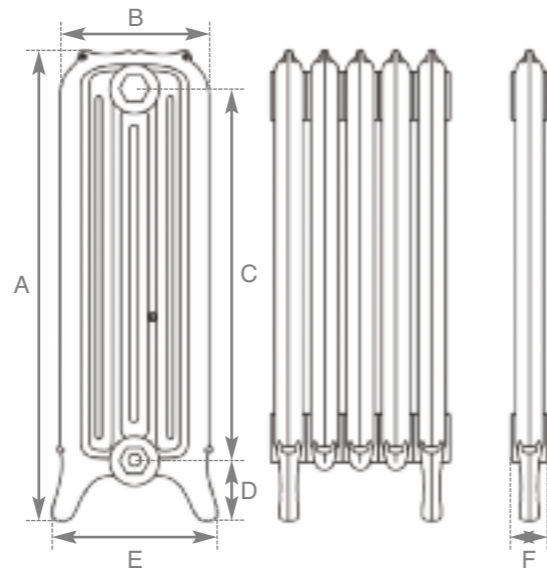

Buttermilk
Height 785mm

Foundry Grey
Height 785mm

French Grey
Height 785mm

Highlight Polish
Height 785mm

The Thistle

Hand
Burnished
Height
785mm

Above Hand Burnished Code	No. of Columns	Section Height (A)	Section Width (B)	Section Height (C)	Section Height (D)	Section Width (E)	Section Depth (F)	Delta 50		Delta 60		Weight (Kg)		Wall Stays (Suitable Fitting)				Wall Mount Bracket HEF035
								BTU's Watts	BTU's Watts	Empty	Filled	LD055	LD056	LD103	LD104			
JJC066/067	3	785mm	225mm	625mm	105mm	220mm	75mm	467	137	592	174	16.3	19.5	✓	✓	✓	✓	✓

Left
Hand Burnished

Hand Burnished
Height 810mm

Willow Green
Height 810mm

Vellum
Height 810mm

Graphite Grey
Height 810mm

Antiqued
(French Grey)
Height 810mm

The Ribbon 4 Column

Originally manufactured by the American Radiator Company, circa 1880. Featuring a Celtic band pattern gracefully flowing down the radiator, originals of this radiator can be found in churches around the world. A four column addition to our Ribbon cast iron radiator range with height 810mm.

The Ribbon 4 Column

Antiqued
(Hammered
Gold)
Height
810mm

Above Hand Burnished Code	No. of Columns	Section Height (A)	Section Width (B)	Section Height (C)	Section Height (D)	Section Width (E)	Section Depth (F)	Delta 50		Delta 60		Weight (Kg)		Wall Stays (Suitable Fitting)				Wall Mount Bracket HEF035
								BTU's Watts	BTU's Watts	Empty	Filled	LD055	LD056	LD103	LD104			
JJC064/065	4	810mm	265mm	630mm	112mm	290mm	71mm	543	159	689	202	19.2	22	✓	✓	✓	✓	x