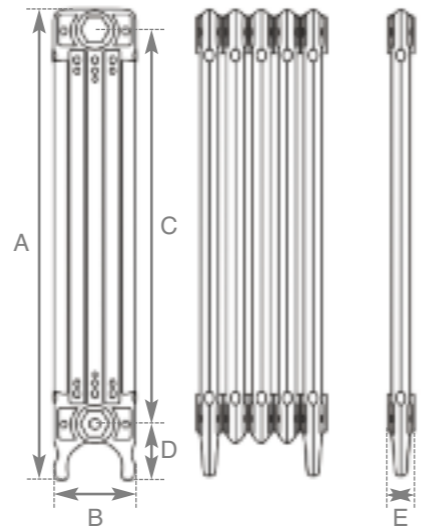

The Ribbon 4 Column

Antiqued
(Hammered
Gold)
Height
810mm

Above Hand Burnished Code	No. of Columns	Section Height (A)	Section Width (B)	Section Height (C)	Section Height (D)	Section Width (E)	Section Depth (F)	Delta 50		Delta 60		Weight (Kg)		Wall Stays (Suitable Fitting)				Wall Mount Bracket HEF035
								BTU's Watts	BTU's Watts	Empty	Filled	LD055	LD056	LD103	LD104			
JJC064/065	4	810mm	265mm	630mm	112mm	290mm	71mm	543	159	689	202	19.2	22	✓	✓	✓	✓	x

The Liberty 1 Column

Hand Burnished
Height 645mm

Above Hand Burnished Code	No. of Columns	Section Height (A)	Section Width (B)	Section Height (C)	Section Height (D)	Section Width (E)	Section Depth (F)	Delta 50 BTU's/Watts	Delta 60 BTU's/Watts	Weight (Kg) Empty	Weight (Kg) Filled	Wall Stays (Suitable Fitting)				Wall Mount Bracket HEF035		
												LD055	LD056	LD103	LD104			
TBK044/045	1	645mm	135mm	500mm	95mm	145mm	81mm	267	78	334	98	7.2	9.3	✓	✓	✓	✓	✓

Left
Hand Burnished

Graphite Grey
Height 795mm

Willow Green
Height 795mm

Highlight Polish
Height 795mm

Hammered Bronze
Height 585mm

French Grey
Height 585mm

The Deco

This statuesque design combines strong geometric forms with delicate detailing, giving a strong Art Deco look.

Sleek and symmetrical, this radiator will bring a touch of 1930s glamour to any home.

The Deco

Hand Burnished
Height 795mm

Above Hand Burnished	Code	No. of Columns	Section Height (A)	Section Width (B)	Section Height (C)	Section Height (D)	Section Width (E)	Delta 50 BTU's/Watts	Delta 60 BTU's/Watts	Weight (Kg) Empty/ Filled	Wall Stays (Suitable Fitting)				Wall Mount Bracket HEF035			
											LD055	LD056	LD103	LD104				
14	TBK050/051	1	585mm	140mm	450mm	100mm	52mm	309	91	392	115	5.2	6.3	x	x	✓	✓	✓
	TBK048/049	1	795mm	140mm	660mm	100mm	52mm	365	107	463	136	7.1	8.4	x	x	✓	✓	✓