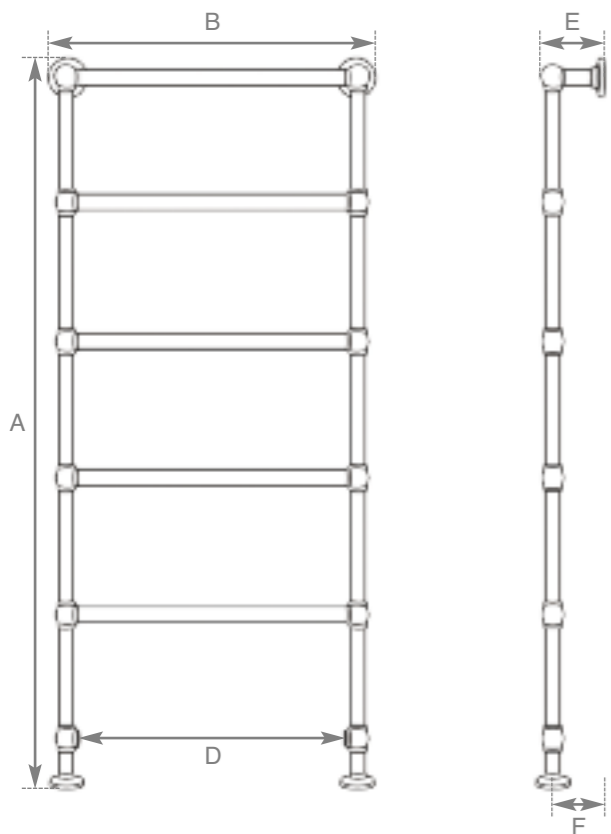

Winthorpe QSS034
Copper Finish Towel Rail