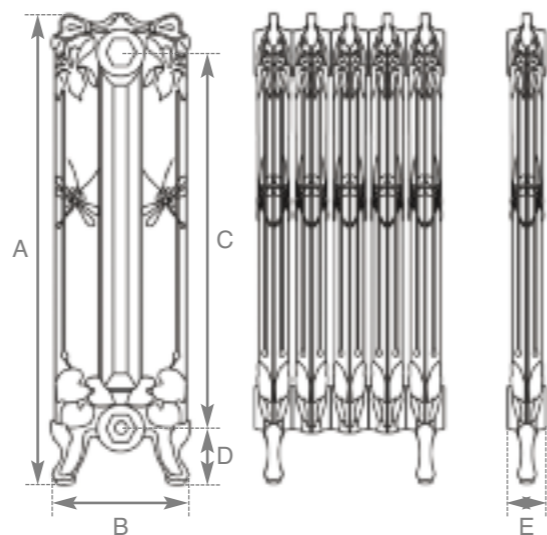

The Ribbon 4 Column

Antiqued
(Hammered
Gold)
Height
810mm

Above Hand Burnished Code	No. of Columns	Section Height (A)	Section Width (B)	Section Height (C)	Section Height (D)	Section Width (E)	Section Depth (F)	Delta 50		Delta 60		Weight (Kg)		Wall Stays (Suitable Fitting)				Wall Mount Bracket HEF035
								BTU's Watts	BTU's Watts	Empty	Filled	LD055	LD056	LD103	LD104			
JJC064/065	4	810mm	265mm	630mm	112mm	290mm	71mm	543	159	689	202	19.2	22	✓	✓	✓	✓	x

Left
Hand Burnished

Buttermilk
Height 765mm

The Tuscany

Featuring a rounded top and unique concave section, this design offers classic style. The clean shape and subtle sunburst pattern of flowing lines bring a contemporary feel that will complement any decor.

Primer
Height 765mm

Hammered Gold
Height 765mm

Highlight Polish
Height 765mm

Antiqued
(French Grey)
Height 765mm

The Tuscany

Hand
Burnished
Height
765mm

Code	No. of Columns	Section Height (A)	Section Width (B)	Section Height (C)	Section Height (D)	Section Width (E)	Section Depth (F)	Delta 50		Delta 60		Weight (Kg) Empty Filled	Wall Stays (Suitable Fitting)				Wall Mount Bracket HEF035	
								BTU's/Watts	BTU's/Watts	LD055	LD056		LD103	LD104				
TBK040/041	2	765mm	160mm	600mm	100mm	180mm	77mm	344	101	434	127	8.6	10.4	✓	✓	✓	✓	✓

Left
Hand Burnished

Hand Burnished
Height 790mm

Ancient Breeze
Height 790mm

French Grey
Height 790mm

Vellum
Height 790mm

Highlight Polish
Height 790mm

The Dragonfly

With its graceful lines and organic ornamental motifs, the Dragonfly is a true Art Nouveau design.