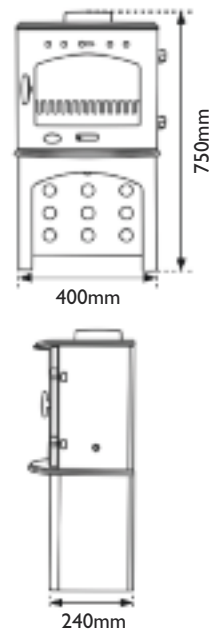

Carron Stove (4.7kw)

Carron (4.7kw)	Wood Fuel	Smokeless Fuel
Output	4.7kw	4.5kw
Efficiency	76.0%	69.5%
CO at 13% O2	0.63%	0.37%
Flue temperature	303°C	238°C
Flue gas mass flow	3.5g/s	6.1g/s
Flue draught	12Pa	12Pa
Weight of stove	55.0kg	55.0kg
Flue required	5"	5"
Hearth temperature	60.6°C	60.6°C
Clearances to:-	Side (mm)	Rear (mm)
Combustibles	450	550
Non Combustibles	150	100

Carron Stove (7.3kw)

Carron (7.3kw)	Wood Fuel	Smokeless Fuel
Output	7.3kw	6.6kw
Efficiency	79.3%	71.5%
CO at 13% O2	0.33%	0.31%
Flue temperature	309°C	279°C
Flue gas mass flow	5.0g/s	7.4g/s
Flue draught	12Pa	12Pa
Weight of stove	89.4kg	89.4kg
Flue required	6"	6"
Hearth temperature	73.0°C	73.0°C
Clearances to:-	Side (mm)	Rear (mm)
Combustibles	400	500
Non Combustibles	150	150

Dante Stove (5kw)

Dante (5kw)	Wood Fuel	Smokeless Fuel
Output	5kw	4.5kw
Efficiency	76.9%	67.7%
CO at 13% O2	0.64%	0.46%
Flue temperature	268°C	252°C
Flue gas mass flow	4.0g/s	7.1g/s
Flue draught	12Pa	12Pa
Weight of stove	70.5kg	70.5kg
Flue required	6"	6"
Hearth temperature	68.6°C	68.6°C
Clearances to:-	Side (mm)	Rear (mm)
Combustibles	400	400
Non Combustibles	150	100

Carron Stove (11kw)

Carron (11kw)	Wood Fuel	Smokeless Fuel
Output	11kw	10.6kw
Efficiency	77.3%	69.4%
CO at 13% O2	0.35%	0.27%
Flue temperature	370°C	363°C
Flue gas mass flow	6.6g/s	9.9g/s
Flue draught	12Pa	12Pa
Weight of stove	132.5kg	132.5kg
Flue required	6"	6"
Hearth temperature	115.9°C	115.9°C
Clearances to:-	Side (mm)	Rear (mm)
Combustibles	700	1,000
Non Combustibles	200	200