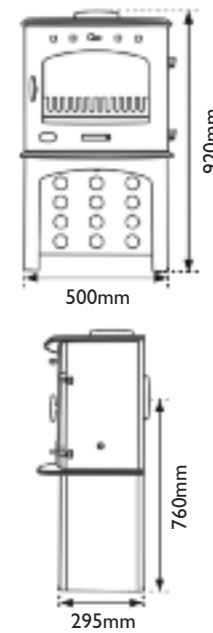

Carron Stove (4.7kw)

Carron (4.7kw)	Wood Fuel	Smokeless Fuel
Output	4.7kw	4.5kw
Efficiency	76.0%	69.5%
CO at 13% O2	0.63%	0.37%
Flue temperature	303°C	238°C
Flue gas mass flow	3.5g/s	6.1g/s
Flue draught	12Pa	12Pa
Weight of stove	55.0kg	55.0kg
Flue required	5"	5"
Hearth temperature	60.6°C	60.6°C
Clearances to:-	Side (mm)	Rear (mm)
Combustibles	450	550
Non Combustibles	150	100

Carron Stove (7.3kw)

Carron (7.3kw)	Wood Fuel	Smokeless Fuel
Output	7.3kw	6.6kw
Efficiency	79.3%	71.5%
CO at 13% O2	0.33%	0.31%
Flue temperature	309°C	279°C
Flue gas mass flow	5.0g/s	7.4g/s
Flue draught	12Pa	12Pa
Weight of stove	89.4kg	89.4kg
Flue required	6"	6"
Hearth temperature	73.0°C	73.0°C
Clearances to:-	Side (mm)	Rear (mm)
Combustibles	400	500
Non Combustibles	150	150

Dante Stove (5kw)

Dante (5kw)	Wood Fuel	Smokeless Fuel
Output	5kw	4.5kw
Efficiency	76.9%	67.7%
CO at 13% O2	0.64%	0.46%
Flue temperature	268°C	252°C
Flue gas mass flow	4.0g/s	7.1g/s
Flue draught	12Pa	12Pa
Weight of stove	70.5kg	70.5kg
Flue required	6"	6"
Hearth temperature	68.6°C	68.6°C
Clearances to:-	Side (mm)	Rear (mm)
Combustibles	400	400
Non Combustibles	150	100

Carron Stove (11kw)

Carron (11kw)	Wood Fuel	Smokeless Fuel
Output	11kw	10.6kw
Efficiency	77.3%	69.4%
CO at 13% O2	0.35%	0.27%
Flue temperature	370°C	363°C
Flue gas mass flow	6.6g/s	9.9g/s
Flue draught	12Pa	12Pa
Weight of stove	132.5kg	132.5kg
Flue required	6"	6"
Hearth temperature	115.9°C	115.9°C
Clearances to:-	Side (mm)	Rear (mm)
Combustibles	700	1,000
Non Combustibles	200	200