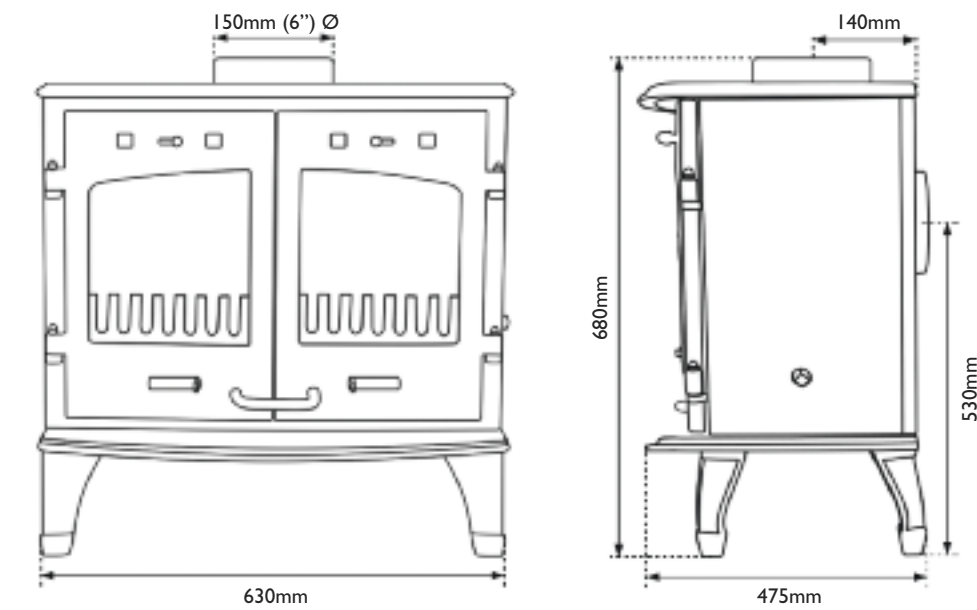

Carron Stove (11kw)

Carron (11kw)	Wood Fuel	Smokeless Fuel
Output	11kw	10.6kw
Efficiency	77.3%	69.4%
CO at 13% O2	0.35%	0.27%
Flue temperature	370°C	363°C
Flue gas mass flow	6.6g/s	9.9g/s
Flue draught	12Pa	12Pa
Weight of stove	132.5kg	132.5kg
Flue required	6"	6"
Hearth temperature	115.9°C	115.9°C
Clearances to:-	Side (mm)	Rear (mm)
Combustibles	700	1,000
Non Combustibles	200	200