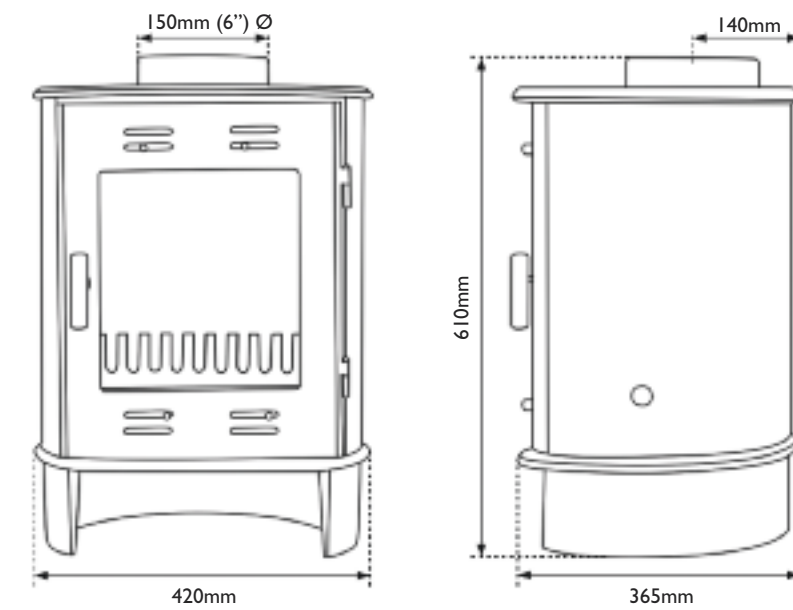

Dante Stove (5kw)

Dante (5kw)	Wood Fuel	Smokeless Fuel
Output	5kw	4.5kw
Efficiency	76.9%	67.7%
CO at 13% O2	0.64%	0.46%
Flue temperature	268°C	252°C
Flue gas mass flow	4.0g/s	7.1g/s
Flue draught	12Pa	12Pa
Weight of stove	70.5kg	70.5kg
Flue required	6"	6"
Hearth temperature	68.6°C	68.6°C
Clearances to:-	Side (mm)	Rear (mm)
Combustibles	400	400
Non Combustibles	150	100