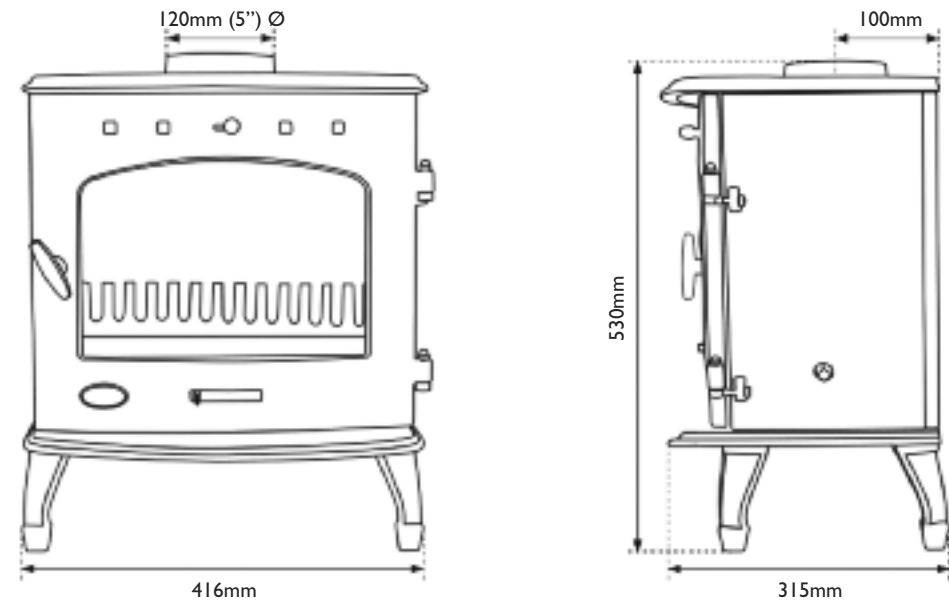

Carron Stove (11kw)

Black Enamel Cast Iron Stove (11kw)
Carron Stove Smoke Exempt BHC602

Carron Stove (4.7kw) Spares

Carron Stove (7.3kw) Spares

Dante Stove (5kw) Spares

Carron Stove (11kw) Spares

Carron Stove (4.7kw)