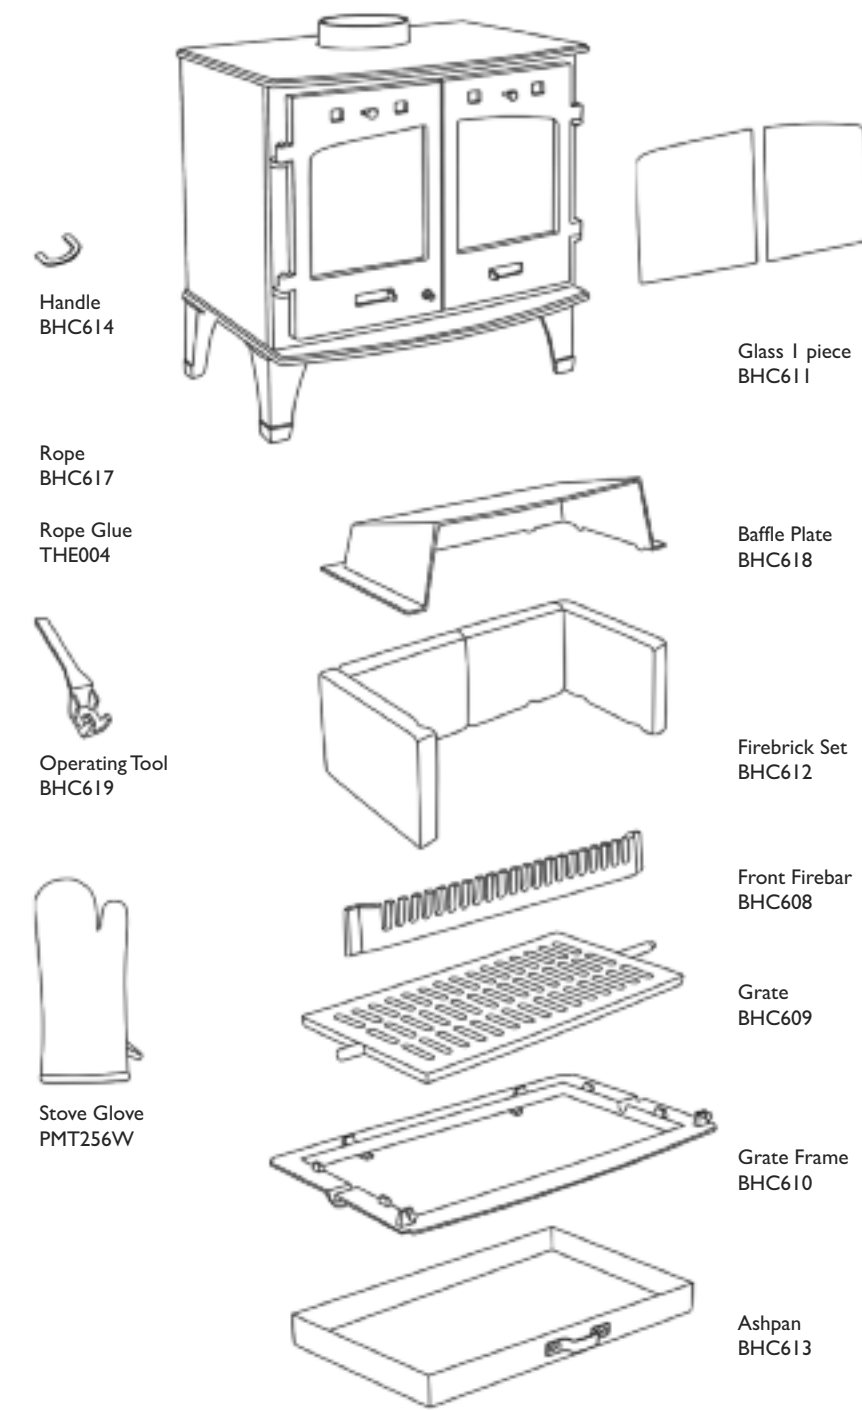

Carron Stove (11kw)

Black Enamel Cast Iron Stove (11kw)
Carron Stove Smoke Exempt BHC602

Carron Stove (4.7kw) Spares

Carron Stove (7.3kw) Spares

Dante Stove (5kw) Spares

Carron Stove (11kw) Spares

Carron Stove (4.7kw)