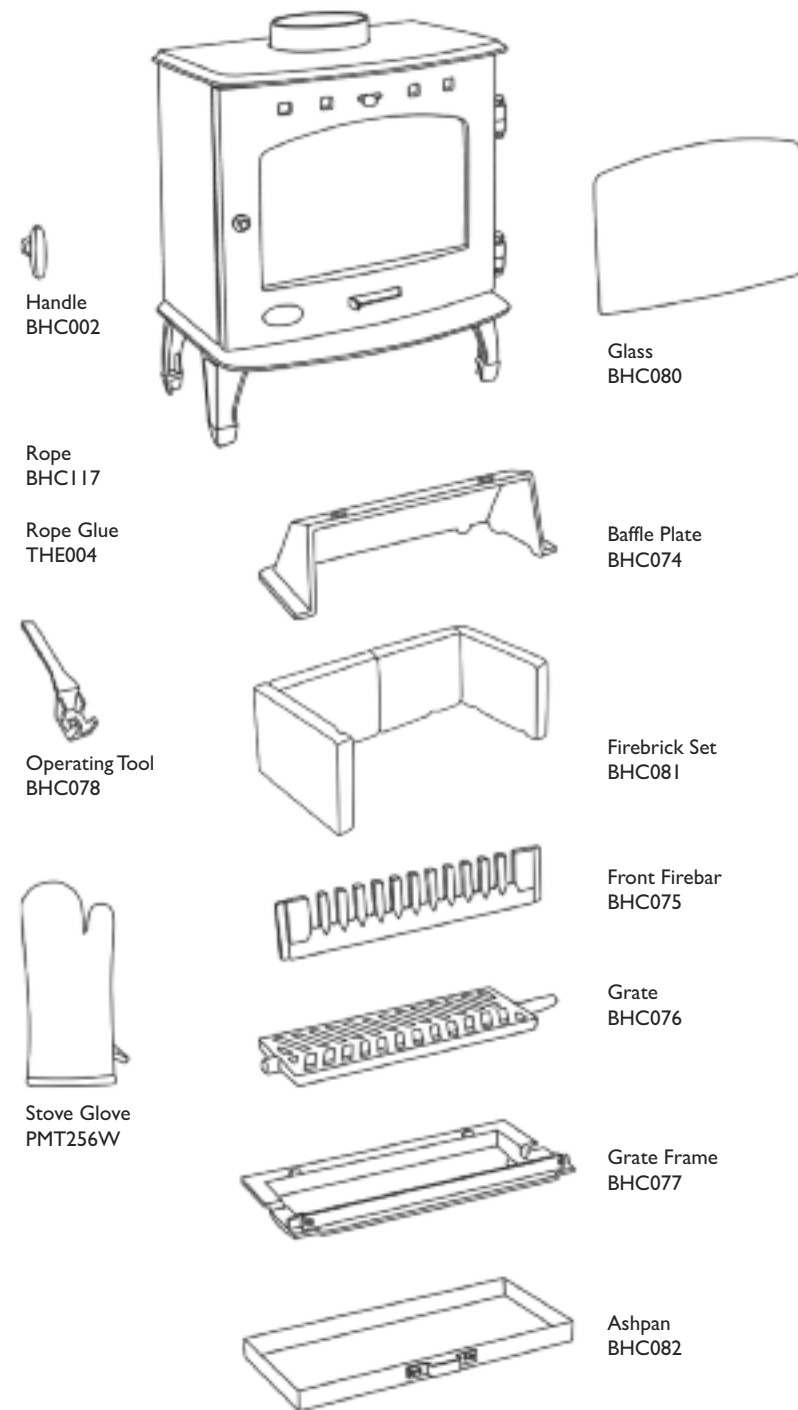

Carron Stove (11kw)

Black Enamel Cast Iron Stove (11kw)
Carron Stove Smoke Exempt BHC602

Carron Stove (4.7kw) Spares

Carron Stove (7.3kw) Spares

Dante Stove (5kw) Spares

Carron Stove (11kw) Spares

Carron Stove (4.7kw)