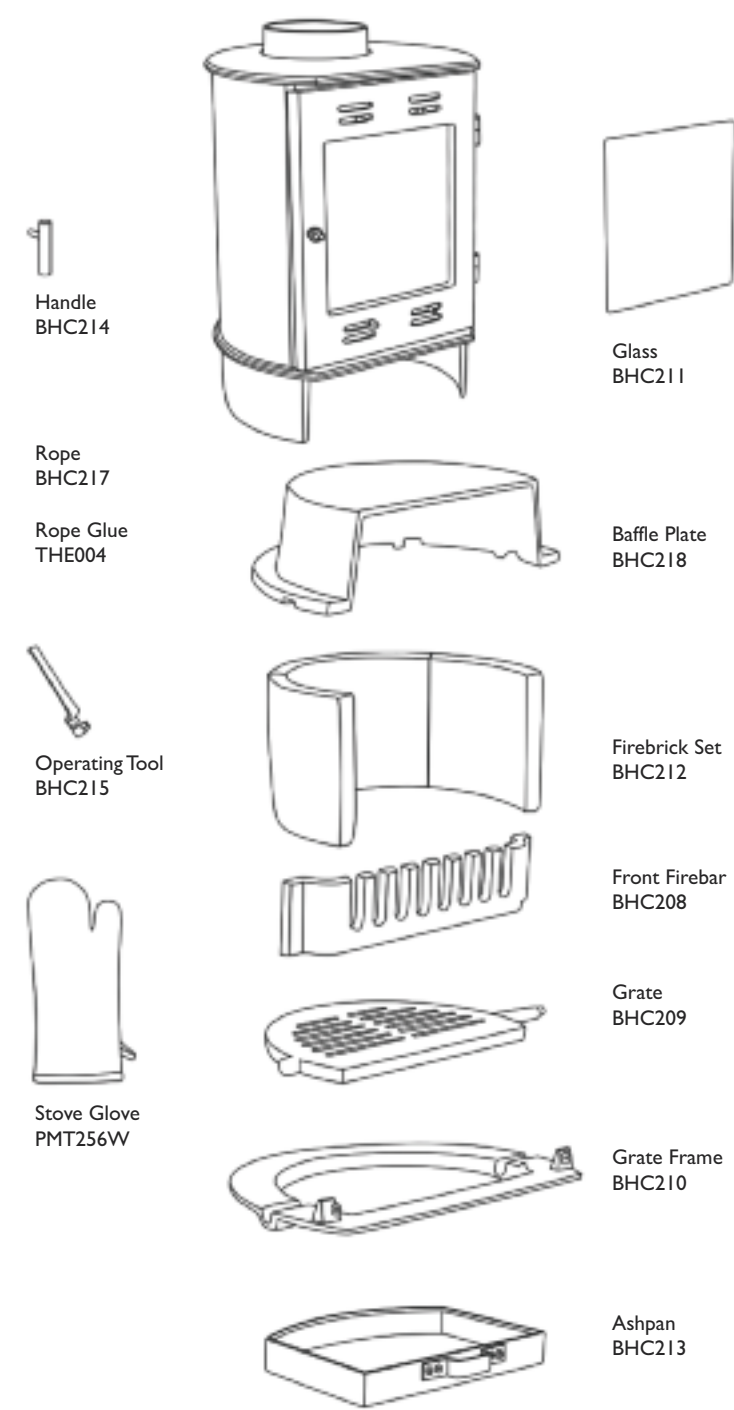

Carron Stove (11kw)

Black Enamel Cast Iron Stove (11kw)
Carron Stove Smoke Exempt BHC602

Carron Stove (4.7kw) Spares

Carron Stove (7.3kw) Spares

Dante Stove (5kw) Spares

Carron Stove (11kw) Spares

Carron Stove (4.7kw)