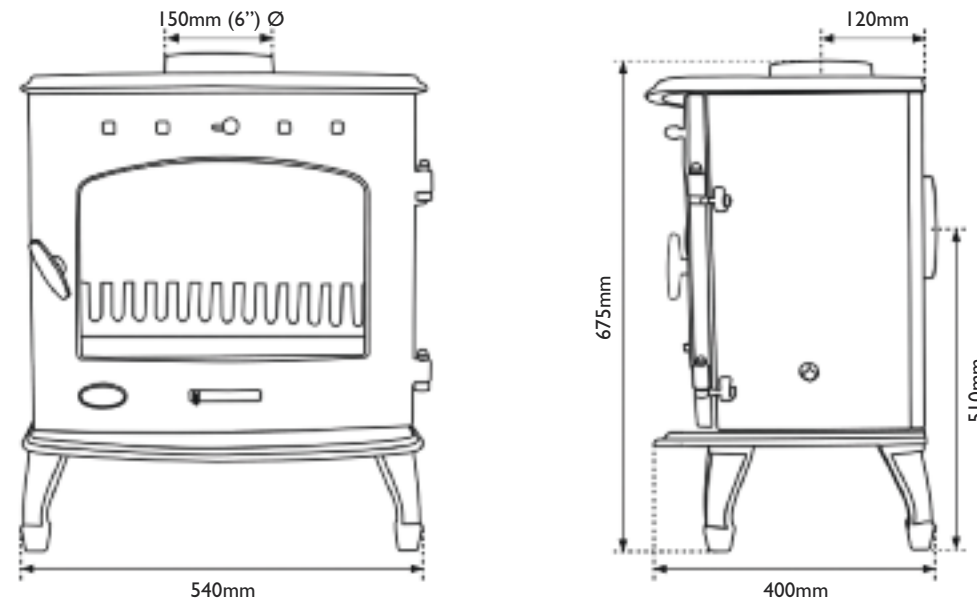

Carron Stove (7.3kw)

Carron (7.3kw)	Wood Fuel	Smokeless Fuel
Output	7.3kw	6.6kw
Efficiency	79.3%	71.5%
CO at 13% O2	0.33%	0.31%
Flue temperature	309°C	279°C
Flue gas mass flow	5.0g/s	7.4g/s
Flue draught	12Pa	12Pa
Weight of stove	89.4kg	89.4kg
Flue required	6"	6"
Hearth temperature	73.0°C	73.0°C
Clearances to:-	Side (mm)	Rear (mm)
Combustibles	400	500
Non Combustibles	150	150