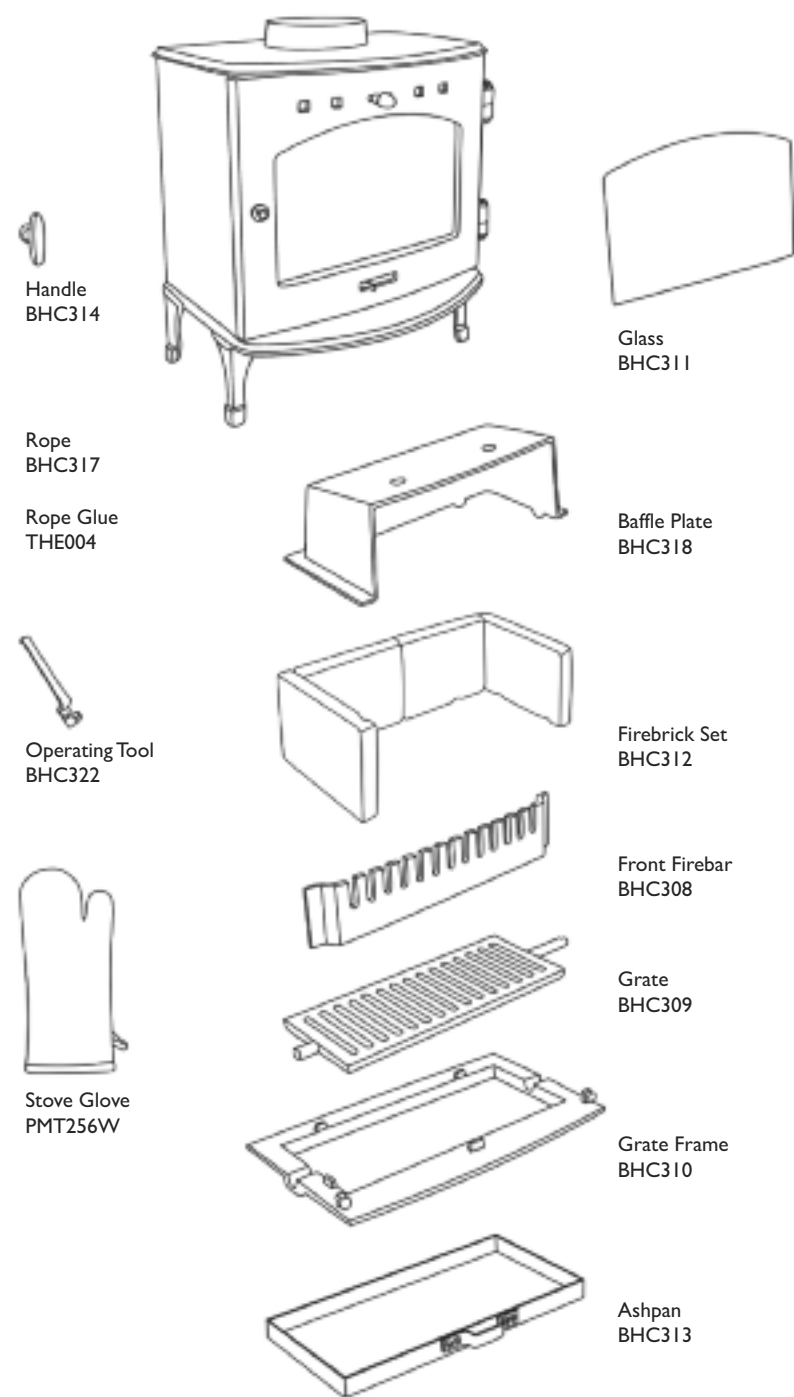

Carron Stove (4.7kw) Spares