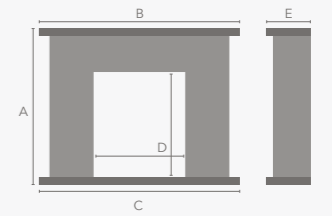

A – overall height,
B – shelf width,
C – hearth width,
D – flat area,
E – shelf depth.

wooden fireplace mantels

Please note the overall height of wooden mantels does not include the hearth.

		A overall height	B shelf width	C hearth width	D flat area (w x h)	E shelf depth	F rebate
<i>abbey</i>	p6, l1	41¾" 1060mm	51" 1295mm	54" 1372mm	34" 864mm x 32" 812mm	7" 178mm	1-3" 25-75mm
<i>arizona</i>	p13	42" 1067mm	52" 1320mm	51" 1295mm	34" 864mm x 34½" 870mm	7½" 190mm	1-3" 25-75mm
<i>elmurst</i>	p8	44¾" 1137mm	54" 1372mm	54" 1372mm	34" 864mm x 34½" 876mm	7¼" 184mm	1-4" 25-100mm
<i>haughton</i>	p10	43" 1092mm	52" 1320mm	54" 1372mm	34" 864mm x 34" 864mm	8¼" 210mm	1-3" 25-75mm
<i>hilton</i>	p12	43¼" 1099mm	52" 1320mm	52" 1320mm	35½" 902mm x 35" 890mm	7" 178mm	1-3" 25-75mm
<i>lincoln</i>	p5, p13	43¾" 1110mm	54" 1372mm	54" 1372mm	36" 915mm x 34" 863mm	7¾" 198mm	1-4" 25-100mm
<i>rugeley</i>	p7	43⅞" 1108mm	54" 1372mm	54" 1372mm	36" 915mm x 34⅞" 867mm	7½" 190mm	1-4" 25-100mm
<i>valencia</i>	p6	42½" 1120mm	51¼" 1300mm	54" 1372mm	35¼" 895mm x 34¾" 880mm	7¾" 197mm	1-3" 25-75mm
<i>westbury</i>	p7	44" 1120mm	52" 1320mm	54" 1372mm	36" 915mm x 36" 915mm	7" 178mm	1-3" 25-75mm
<i>york</i>	p9	44¼" 1124mm	52" 1320mm	52" 1320mm	35" 890mm x 36" 915mm	8¼" 210mm	1-3" 25-75mm

marble fireplaces