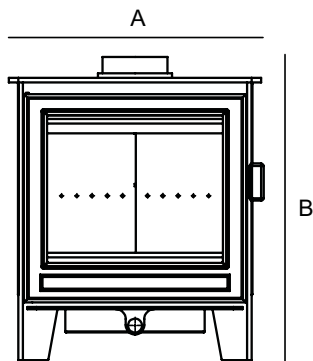

CLOCK
WOODBURNERS

**Sudbury Wood
Only Stove**

Sudbury Wood Stove (5kw)

Sudbury Wood Stove	A	B	C	D	Weight
Dimensions (mm)	535	600	375	85	93kg

Description	Values
Output (kw)	3kw - 7kw
Wood Burning	Yes
Multi Fuel	No
Flue Size	5"
Weight	93kg
Glass Size	??
Rope Size	12mm Diameter Soft
Warranty	7 Years