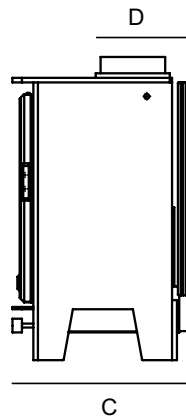

CLOCK
WOODBURNERS

**Sudbury Wood
Only Stove**

Sudbury Wood Stove (5kw)

Sudbury Wood Stove	A	B	C	D	Weight
Dimensions (mm)	535	600	375	85	93kg

Description	Values
Output (kw)	3kw - 7kw
Wood Burning	Yes
Multi Fuel	No
Flue Size	5"
Weight	93kg
Glass Size	??
Rope Size	12mm Diameter Soft
Warranty	7 Years